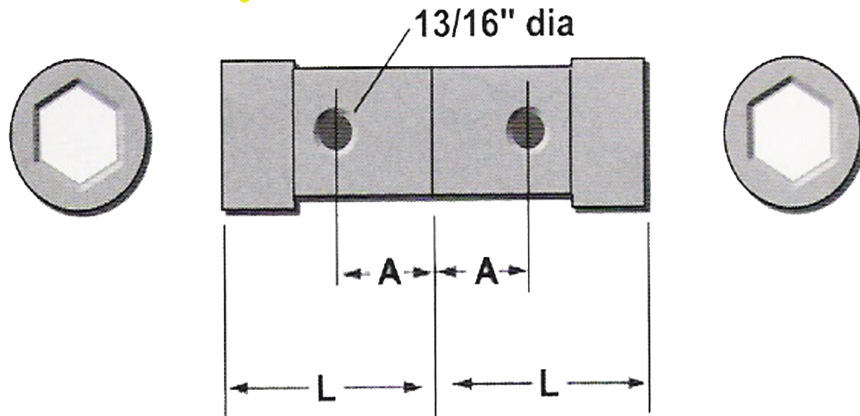

Hex Coupler & Hub

Hex Couplers

Description	A	L	Approx lbs.	Part No.
2" x 2"	3"	12"	13	H-200-C-I
2-1/2" x 2 1/2"	5"	12"	22	H-250-C-I
2-5/8" x 2-5/8"	5"	16"	21	H-262-C-I

Hex Hubs

Hub Size	Part No.
2"	H2-I
2-1/2"	H250-I
2-5/8"	H262-I
3"	H3-I